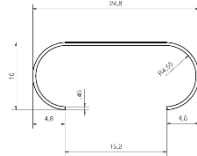

White (0001, 0896)
OPL Standard colours

OPL Standard colours: C:0001, C:0003, C:0005, C:0012, C:0019, C:0038, C:0896

211-xxxx-00 Bottom rail C 10 x 25mm (4 m) 120 - 60 m/box