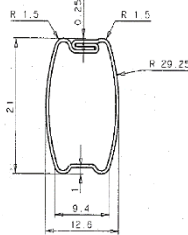

White/Silver (0001, 0002, 0038)
OPL Standard colours

We can also offer other colours.
Make an inquiry!

OPL Standard colours: C:0001, C:0002, C:0003, C:0005, C:0009, C:0012, C:0014, C:0016, C:0019, C:0032, C:0033, C:0035, C:0036, C:0038, C:0045, C:0048, C:0057, C:0059, C:0063, C:0066, C:0072, C:0077, C:0087, C:0090, C:0091, C:0100, C:0111, C:0131, C:0136, C:0199, C:1129, C:2901, C:8102, C:8106, C:8107,

213-xxxx-00 Closed Bottom rail 12 x 21 mm (4 m) 64 m/box

White/Silver (0001, 0002, 0038)
Coloured
Wood pattern

OPL Standard colours:

C:0001, C:0002, C:0003, C:0004, C:0005, C:0006, C:0007, C:0008, C:0009, C:0011, C:0012, C:0014, C:0016, C:0017, C:0018, C:0019, C:0020, C:0032, C:0033, C:0035, C:0036, C:0038, C:0041, C:0042, C:0044, C:0045, C:0048, C:0049, C:0056, C:0057, C:0059, C:0060, C:0063, C:0064, C:0066, C:0071, C:0077, C:0090, C:0091, C:0100, C:0110, C:0111, C:0125, C:0126, C:0130, C:0131, C:0136, C:0140, C:0141, C:0145, C:0146, C:0150, C:0163, C:0170, C:0199, C:0252, C:0507, C:1129, C:1135, C:1286, C:1287, C:2901, C:3081, C:8106, C:8107, C:8202, C:9001, C:9007
Wood: C:1797, C:1897, C:2097, C:2197