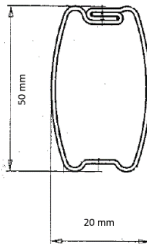

## Bottom rails and components for system 50 mm

**520-xxxx-00**

**Head rail & bottom rail (5 m)**

**40 m/box**

All Colours

OPL Standard colours: C:0001, C:0002, C:0005, C:0014, C:0019, C:0038, C:0090, C:0199

We can also offer Head rail & bottom rail in other colours. Make an inquiry!

**521-xxxx-01**

**Head rail 51 x 58 mm (5 m)**

**60 m/box**

All Colours

OPL Standard colours: C:0001, C:0002, C:0005, C:0014, C:0019, C:0038, C:0090, C:0199

We can also offer Head rail 51 x 58 mm in other colours. Make an inquiry!

**521-xxxx-00**

**Bottom rail 20 x 50 mm (5 m)**

**60 m/box**

All Colours

OPL Standard colours: C:0001, C:0005, C:0014, C:0019, C:0038