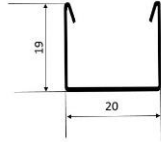

Head rail and Components specific for System 19 x 20 mm.

241-xxxx-00 Head rail 19 x 20 mm (4 m) 120 - 200m/box