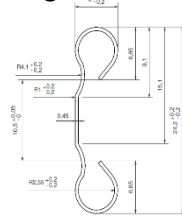

Bottom rails and components for system 50 mm

210-xxxx-00 Bottom rail "Kringlan" 6 x 24 mm (4 m) 120 m/box