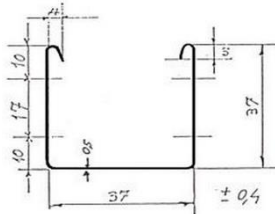

## Bottom rails and components for system 35 mm

235-xxxx-00 Head rail & bottom rail (5 m) 60 m/box

All Colours

OPL Standard colours: C:0001, C:0019, C:0038

237-xxxx-00 Head rail 37 x 37 mm (5 m) 60 m/box

All Colours