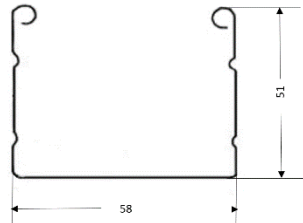

## Bottom rails and components for system 50 mm

**520-xxxx-00**

**Head rail & bottom rail (5 m)**

**40 m/box**

All Colours

OPL Standard colours: C:0001, C:0002, C:0005, C:0014, C:0019, C:0038, C:0090, C:0199

We can also offer Head rail & bottom rail in other colours. Make an inquiry!

**521-xxxx-01**

**Head rail 51 x 58 mm (5 m)**

**60 m/box**

All Colours

OPL Standard colours: C:0001, C:0002, C:0005, C:0014, C:0019, C:0038, C:0090, C:0199