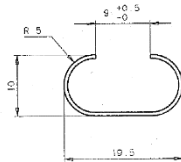

White (0001)
OPL Standard colours

We can also offer other colours.
Make an inquiry!

OPL Standard colours: C:0001, C:0002, C:0003, C:0005, C:0012, C:0019, C:0038

212-xxxx-00 Bottom rail C 10 x 19mm (4 m) 64 - 60 m/box