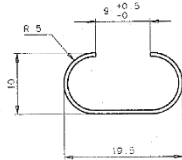

240-xxxx-00 Bottom rail 5,5 x 18 mm (4 m) 120m/box

All colours

OPL Standard colour: C:0001, C:0003, C:0005, C:0012, C:0019, C:0038,

**Outgoing item**

212-xxxx-00 Bottom rail C 10 x 19mm (4 m) 64 – 60 m/box