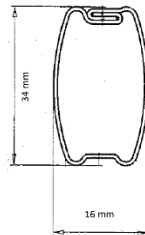

## Bottom rails and components for system 35 mm

235-xxxx-00 Head rail & bottom rail (5 m) 60 m/box

All Colours

OPL Standard colours: C:0001, C:0019, C:0038

237-xxxx-00 Head rail 37 x 37 mm (5 m) 60 m/box

All Colours

OPL Standard colours: C:0001, C:0019, C:0038

236-xxxx-00 Bottom rail 16 x 34 mm (5 m) 120 – 60 m/box

All Colours

OPL Standard colours: C:0001, C:0005, C:0019, C:0038

We can also offer Head rail 51 x 58 mm in other colours. Make an inquiry!